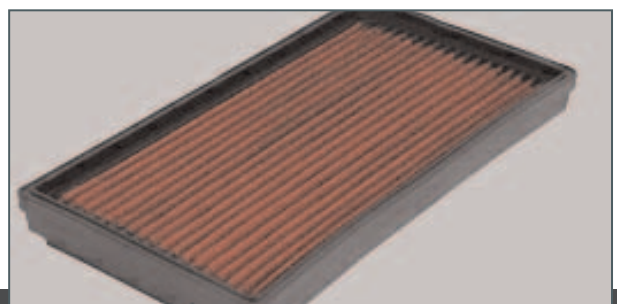

Art.Nr: MB-R170SLF4 Sportluftfilter für 4-Zylinder Preis: 49,- €
Sportfilter 4-Zylinder modells Price: 49,- €

www.chrome-tec.de