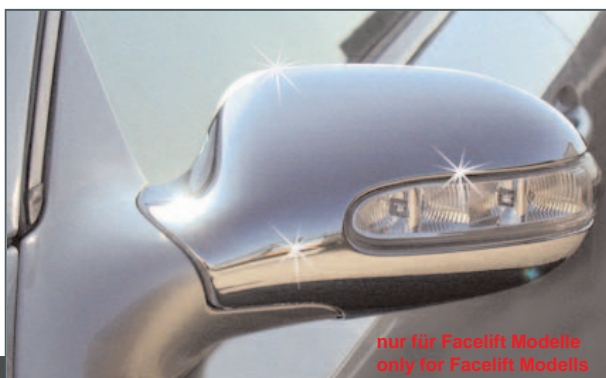

Art.Nr: MB-R170CRSW Scheinwerferrahmen Chrom Preis: 99,- €
Headlight Chrom Surrounds Price: 99,- €

Art.Nr: MB-R170SB Scheinwerferblenden SL-Look Preis: 49,- €
Headlight Covers SL-Look Price: 49,- €

Art.Nr: MB-R170CRHL Heckleuchtenrahmen Chrom Preis: 99,- €
Taillight Chrome Surrounds Price: 99,- €